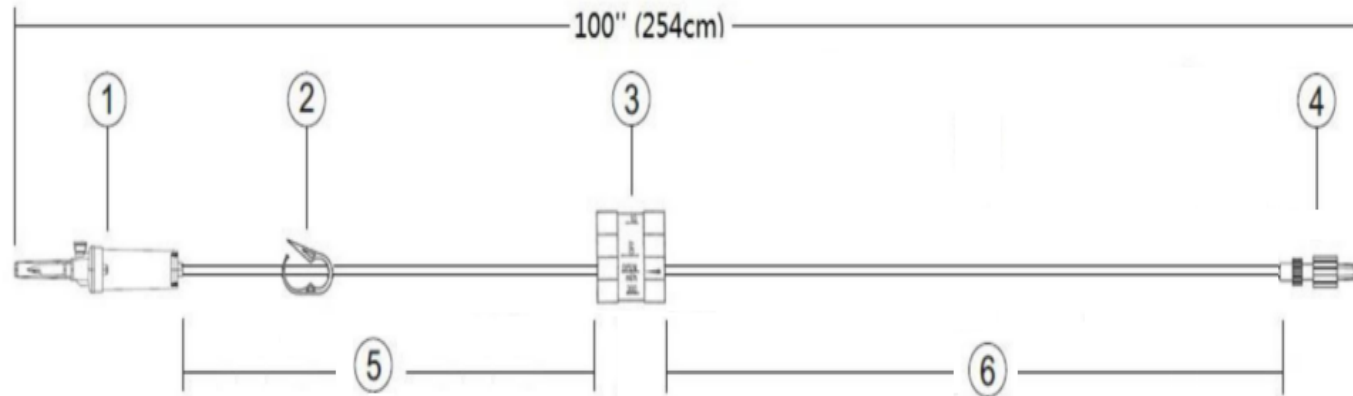

PMIFR100

Disposable, Single Use Device. Priming: 28.2ml (Approx), Length 100" (254cm) Universal Spike, upper pinch clamp, dial type flow controller, male spin luer lock.

PART#	PART DESCRIPTION	MATERIAL	LENGTH
1	SPIKE & DRIP CHAMBER	ABS+PVC	
2	PINCH CLAMP	ABS	
3	FLOW REGULATOR	ABS	
4	ROTATING MALE LUER LOCK	ABS	
5	NON DEHP PVC TUBING	PVC(NON DEHP)	92±2CM
6	NON DEHP PVC TUBING	PVC(NON DEHP)	143±2CM